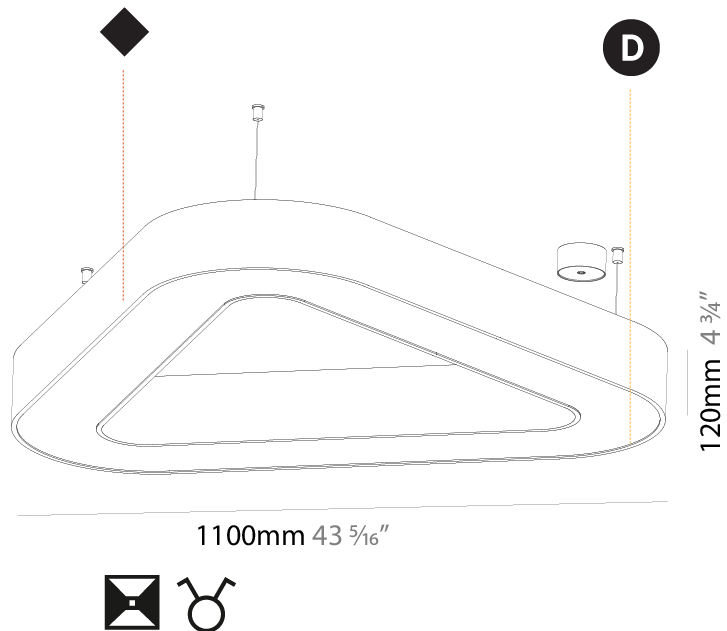

GENERAL

Series: Glorious
Subseries: Glorious Victory
Brand: Prolicht
Division: Architectural
Mounting Type: Suspension
Mounting Location: Ceiling
Subcategory: Ambient

PHYSICAL

Shape: Abstract
Length (mm): 1100
Length (in): 43 ⁵/₁₆
Width (mm): 1100
Width (in): 43 ⁵/₁₆
Height (mm): 120
Height (in): 4 ³/₄
Max. Overall Height (mm): 2120
Max. Overall Height (in): 83 ⁷/₁₆
Light Distribution: Direct / Indirect
Weight (kg): 10.819
Weight (lbs): 23.851
Diffuser: PMMA - Opal or Micro-Prism
Fixture Finish: SSR / BKV / CWI / CRY / HAB / LAG / UFT / ITA / RUA / RUR / MIC / FTG / MYG / TWT / LOD / PUS / FRO / FUP / KIA / POP / BLS / SPG / MEY / GOH / GUM / CHC / COM / ABZ / JAG / OBR / MOS / ROR
Fixture Material: Aluminum

ELECTRICAL

Lamp Type: LED (Zhaga Standard)
Input Wattage (W): 70
Total Output Wattage (W): 60 / 48 (3500K)
Dimming: Non-Dimming / Phase Dimming (120Vac only) / 0-10V Dimming
Driver Included: Yes
Driver Location: Integrated
Driver Type: Constant Current - 120 / 277Vac
Driver Class: Class 2
Input Voltage (V): 120 - 277
Constant Current (MA): 350 / 900/600 (3500K)

LED

Color Temperature (°K): 3000 / 3500 / 4000
Max. Delivered Lumen (lm): 4150 / 4302 / 4390 Direct / 3660 / 3783 / 3860 Indirect
CRI: >80 CRI
Efficiency (%): 70.9
Lamp Life (hrs): 50000

OPTICAL

RATINGS AND CERTIFICATIONS

Certified By: Certified for North American Standards
IP rating: IP20