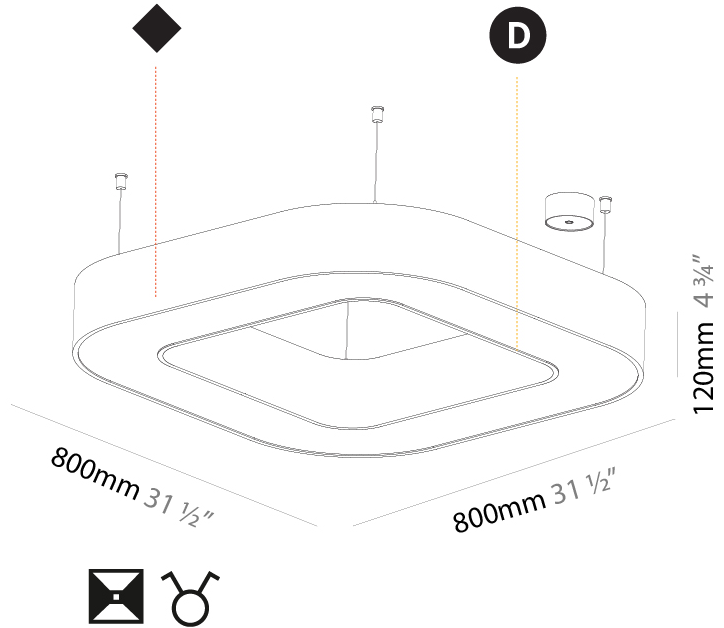

GENERAL

Series: Glorious
Subseries: Glorious Quantum
Brand: Prolicht
Division: Architectural
Mounting Type: Suspension
Mounting Location: Ceiling
Subcategory: Ambient

PHYSICAL

Shape: Square
Length (mm): 800
Length (in): 31 1/2
Width (mm): 800
Width (in): 31 1/2
Height (mm): 120
Height (in): 4 3/4
Max. Overall Height (mm): 2120
Max. Overall Height (in): 83 7/16
Light Distribution: Direct / Indirect
Weight (kg): 9.71
Weight (lbs): 21.44
Diffuser: PMMA - Opal or Micro-Prism
Fixture Finish: SSR / BKV / CWI / CRY / HAB / LAG / UFT / ITA / RUA / RUR / MIC / FTG / MYG / TWT / LOD / PUS / FRO / FUP / KIA / POP / BLS / SPG / MEY / GOH / GUM / CHC / COM / ABZ / JAG / OBR / MOS / ROR
Fixture Material: Aluminum

ELECTRICAL

Lamp Type: LED (Zhaga Standard)
Input Wattage (W): 40 / 20
Total Output Wattage (W): 48 / 38.4 (3500K)
Dimming: Non-Dimming / Phase Dimming (120Vac only) / 0-10V Dimming
Driver Included: Yes
Driver Location: Integrated
Driver Type: Constant Current - 120 / 277Vac
Driver Class: Class 2
Input Voltage (V): 120 - 277
Constant Current (MA): 350 / 800/400 (3500K)

LED

Color Temperature (°K): 3000 / 3500 / 4000
Max. Delivered Lumen (lm): 3690 / 3822 / 3900 Direct / 2560 / 2646 / 2700 Indirect
CRI: >80 CRI
Efficiency (%): 69.8
Lamp Life (hrs): 50000

OPTICAL

RATINGS AND CERTIFICATIONS

Certified By: Certified for North American Standards
IP rating: IP20