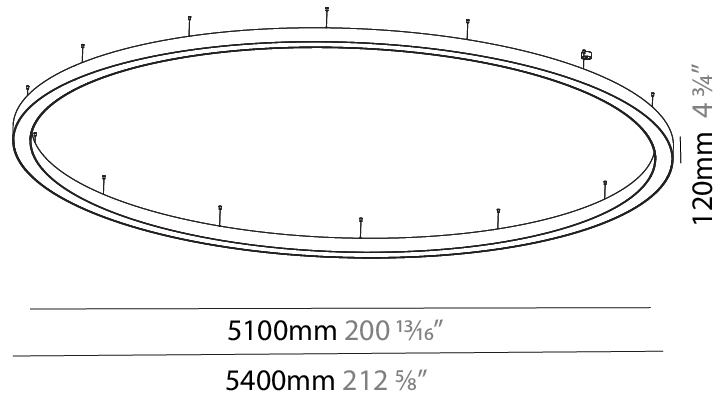

GENERAL

Series: Glorious
Subseries: Glorious
Brand: Prolicht
Division: Architectural
Mounting Type: Suspension
Mounting Location: Ceiling
Subcategory: Ambient

PHYSICAL

Shape: Round
Diameter (mm): 5400
Diameter (in): 212 ⁵/₈
Height (mm): 120
Height (in): 4 ³/₄
Max. Overall Height (mm): 2120
Max. Overall Height (in): 83 ⁷/₁₆
Light Distribution: Direct / Indirect
Weight (kg): 71.452
Weight (lbs): 157.19
Diffuser: PMMA - Opal or Micro-Prism
Fixture Finish: SSR / BKV / CWI / CRY / HAB / LAG / UFT / ITA / RUA / RUR / MIC / FTG / MYG / TWT / LOD / PUS / FRO / FUP / KIA / POP / BLS / SPG / MEY / GOH / GUM / CHC / COM / ABZ / JAG / OBR / MOS / ROR
Fixture Material: Aluminum

ELECTRICAL

Lamp Type: LED (Zhaga Standard)
Input Wattage (W): 405
Total Output Wattage (W): 324 / 259.2 (3500K)
Dimming: Non-Dimming / Phase Dimming (120Vac only) / 0-10V Dimming
Driver Included: Yes
Driver Location: Integrated
Driver Type: Constant Current - 120 / 277Vac
Driver Class: Class 2
Input Voltage (V): 120 - 277
Constant Current (MA): 350 / 800/500 (3500K)

LED

Color Temperature (°K): 3000 / 3500 / 4000
Max. Delivered Lumen (lm): 25840 / 26754 / 27300 Direct / 19620 / 2031 / 20720 Indirect
CRI: >80 CRI
Efficiency (%): 70
Lamp Life (hrs): 50000

OPTICAL

RATINGS AND CERTIFICATIONS

Certified By: Certified for North American Standards
IP rating: IP20