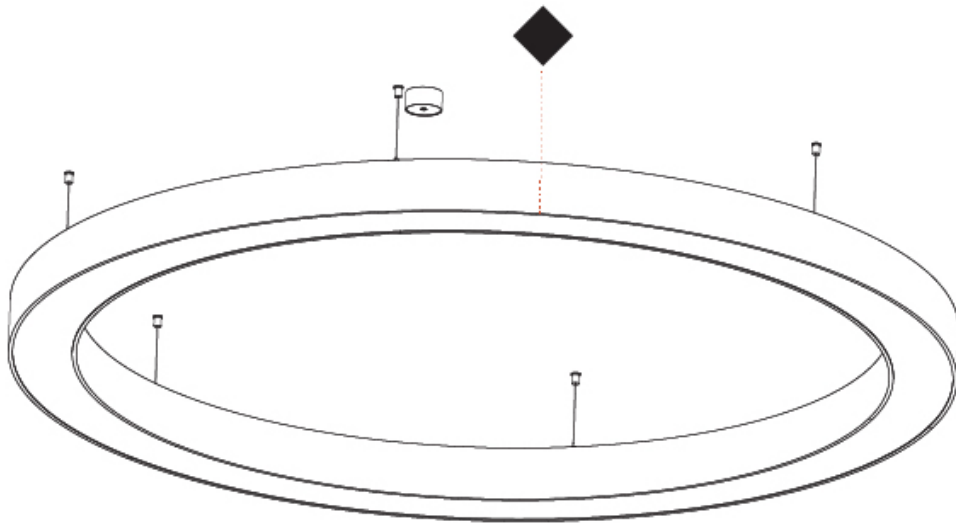

A30986-

PROJECT	_____
TYPE	_____
SPECIFIER	_____
QUANTITY	_____
DATE	_____

A