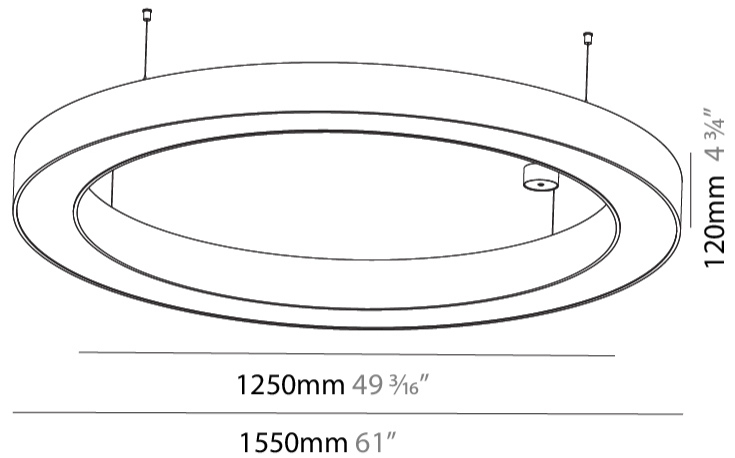

GENERAL

Series: Glorious
Subseries: Glorious
Brand: Prolight
Division: Architectural
Mounting Type: Suspension
Mounting Location: Ceiling
Subcategory: Ambient

PHYSICAL

Shape: Round
Diameter (mm): 1550
Diameter (in): 61
Height (mm): 120
Height (in): 4 3/4
Max. Overall Height (mm): 2120
Max. Overall Height (in): 83 7/16
Light Distribution: Direct / Indirect
Weight (kg): 16.737
Weight (lbs): 36.90
Diffuser: PMMA - Opal or Micro-Prism
Fixture Finish: SSR / BKV / CWI / CRY / HAB / LAG / UFT / ITA / RUA / RUR / MIC / FTG / MYG / TWT / LOD / PUS / FRO / FUP / KIA / POP / BLS / SPG / MEY / GOH / GUM / CHC / COM / ABZ / JAG / OBR / MOS / ROR
Fixture Material: Aluminum

ELECTRICAL

Lamp Type: LED (Zhaga Standard)
Input Wattage (W): 110
Total Output Wattage (W): 88 / 70.4 (3500K)
Dimming: Non-Dimming / Phase Dimming (120Vac only) / 0-10V Dimming
Driver Included: Yes
Driver Location: Integrated
Driver Type: Constant Current - 120 / 277Vac
Driver Class: Class 2
Input Voltage (V): 120 - 277
Constant Current (MA): 350 / 700/800 (3500K)

LED

Color Temperature (°K): 3000 / 3500 / 4000
Max. Delivered Lumen (lm): 6920 / 7164 / 7310 Direct / 4530 / 4938 / 4790 Indirect
CRI: >80 CRI
Efficiency (%): 68
Lamp Life (hrs): 50000

OPTICAL

RATINGS AND CERTIFICATIONS

Certified By: Certified for North American Standards
IP rating: IP20